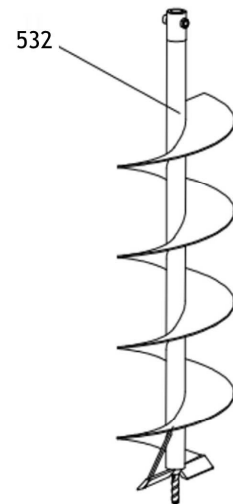

GD620T

Titantec[®]
MAKE LIFE MORE BEAUTIFUL

GD620T

* 533 Extention pole 800mm

GD620T

Ref	Description	Part number
2	starter Knob	TT00201
3	Starter cover	TT00301
4	Spring	TT00401
7	Reel	TT00701
8	Torsion Spring	TT00801
10	Ratchet	TT01001
21	Fywheel	TT02103
27	oil seal 12x22x7	TT02701
30	Left Crankcase	TT03003
31	Bearing 6202	TT03101
39	Gasket, Cylinder	TT03903
40	Piston Ring	TT04003
42	Snap Ring, Piston Pin	TT04203
43	Piston Pin	TT04303
44	Piston	TT04403
46	Needle bearing	TT04603
48	Crankshaft	TT04803
50	Gasket, Crankcase	TT05001
51	Right Crankcase	TT05103
76	Clutch	TT07601
107	fuel tank	TT10710
110	Fuel Filter	TT11001
111	Balancer	TT11101
114	Pipe Seat	TT11402
119	Cap fuel filter	TT11902
122	Top Cover	TT12201
124	Cover, Cylinder	TT12401
126	Knob	TT12601
128	Cover Filter	TT12801
130	element	TT13001
133	Muffler Heat Shield	TT13303
135	muffler	TT13501

Ref	Description	Part number
139	coil	TT13903
140	spark plug BM6A	TT14001
141	cylinder	TT14103
143	gasket inlet pipe	TT14301
144	inlet pipe	TT14402
153	carb	TT15303
162	Pin 5x10	TT16201
163	oil seal 15x30x7	TT16301
164	Air Filter Supporter	TT16401
165	fuel pipe	TT16501
166	Bracket, Tank	TT16604
167	starter assy	TT16701
168	gasket muffler	TT16801
169	Bolt	TT16903
170	Cap, Spark Plug	TT17001
171	gasket carburetor	TT17101
181	Throttle Assy	TT18104
190	gearcasse assy	TT19004
192	pulley	TT19201
193	collar	TT19301
194	badge	TT19401
195	side cover	TT19501
196	badge	TT19601
200	Cylinder Bolts	TT20001
500	bolt	TT50001
530	Bracket assy	TT53001
532	Drill 100mm	TT53201
532	Drill 150mm	TT53202
532	Drill 200mm	TT53203
532	Drill 250mm	TT53204
533	Extention 800mm	TT53301