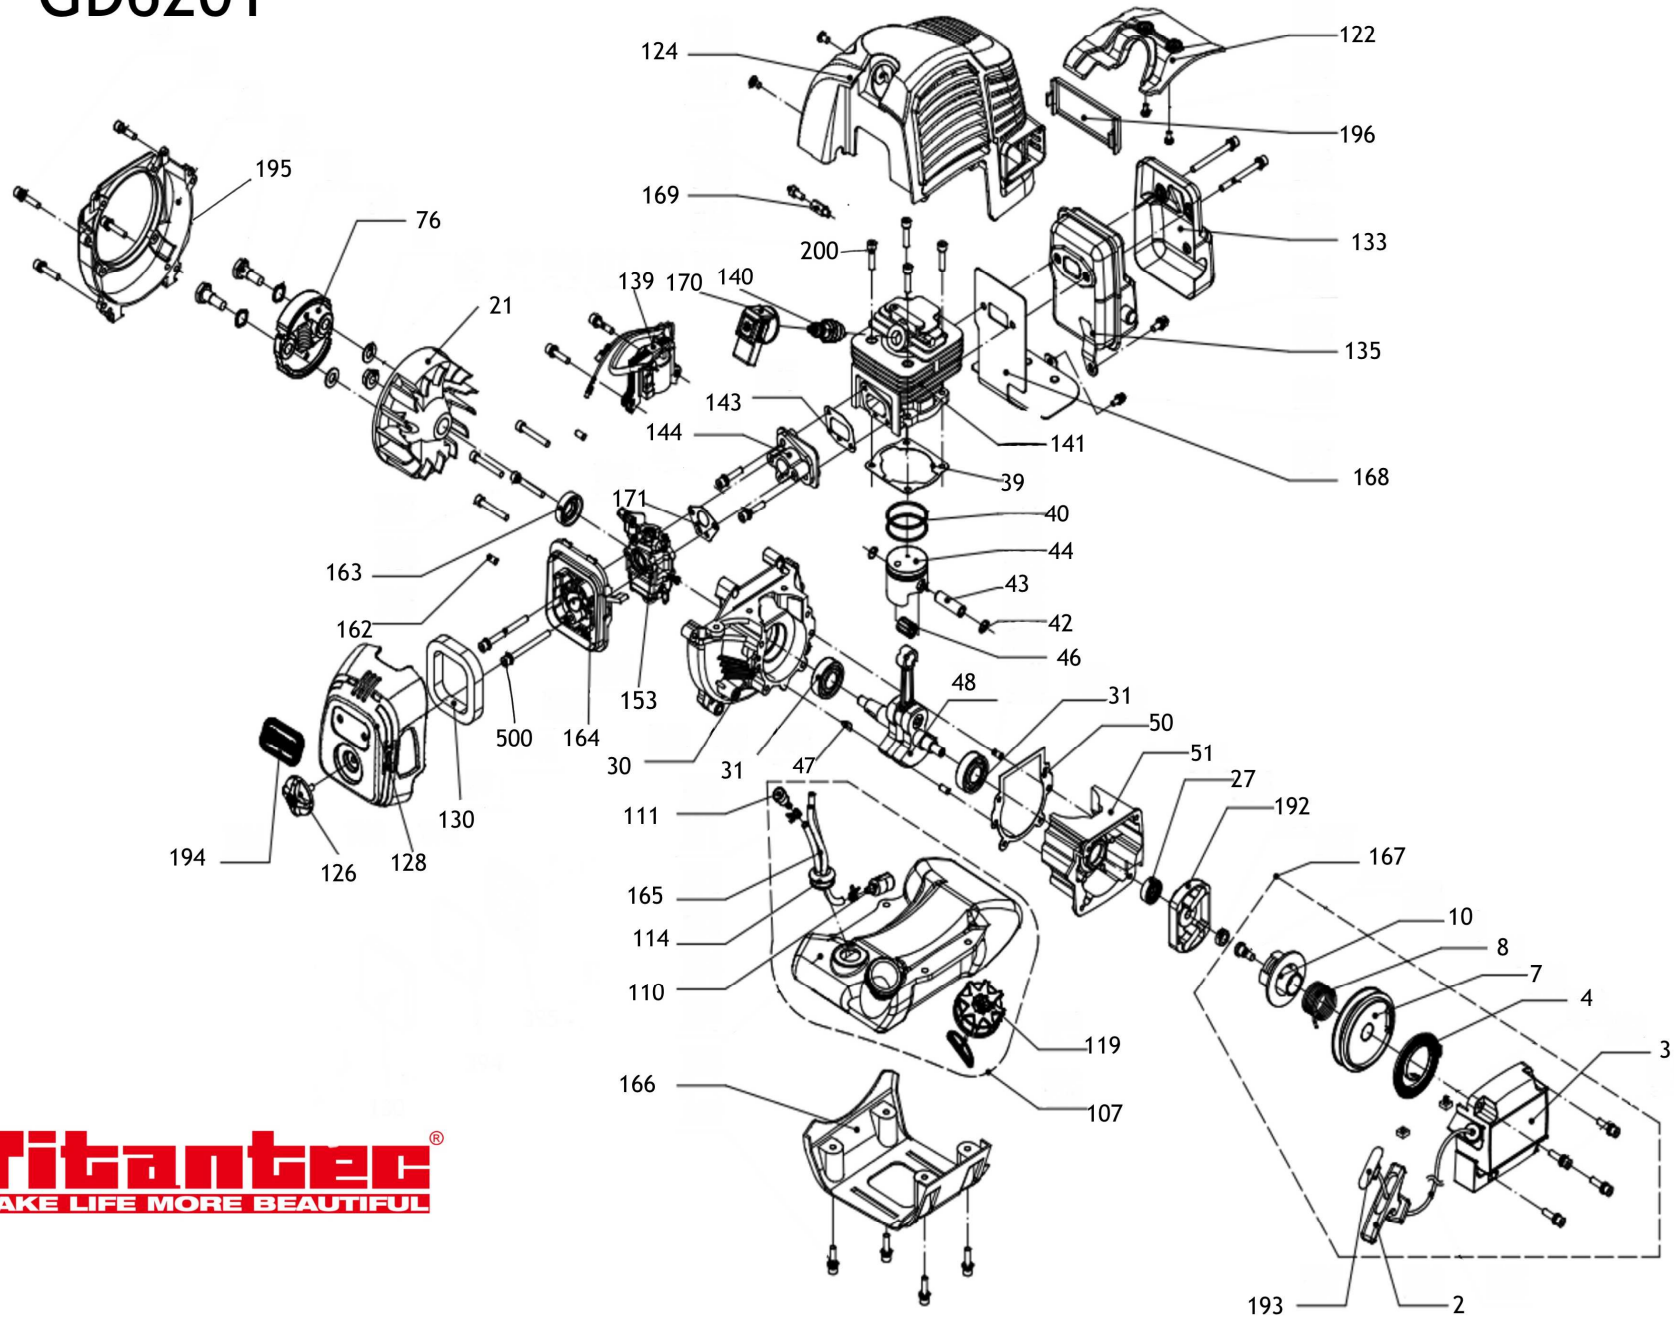

GD620T

Titantec[®]
MAKE LIFE MORE BEAUTIFUL

GD620T

* 533 Extention pole 800mm

GD620T

Ref	Description	Part number
2	starter Knob	TT00201
3	Starter cover	TT00301
4	Spring	TT00401
7	Reel	TT00701
8	Torsion Spring	TT00801
10	Ratchet	TT01001
21	Fywheel	TT02103
27	oil seal 12x22x7	TT02701
30	Left Crankcase	TT03003
31	Bearing 6202	TT03101
39	Gasket, Cylinder	TT03903
40	Piston Ring	TT04003
42	Snap Ring, Piston Pin	TT04203
43	Piston Pin	TT04303
44	Piston	TT04403
46	Needle bearing	TT04603
48	Crankshaft	TT04803
50	Gasket, Crankcase	TT05001
51	Right Crankcase	TT05103
76	Clutch	TT07601
107	fuel tank	TT10710
110	Fuel Filter	TT11001
111	Balancer	TT11101
114	Pipe Seat	TT11402
119	Cap fuel filter	TT11902
122	Top Cover	TT12201
124	Cover, Cylinder	TT12401
126	Knob	TT12601
128	Cover Filter	TT12801
130	element	TT13001
133	Muffler Heat Shield	TT13303
135	muffler	TT13501

Ref	Description	Part number
139	coil	TT13903
140	spark plug BM6A	TT14001
141	cylinder	TT14103
143	gasket inlet pipe	TT14301
144	inlet pipe	TT14402
153	carb	TT15303
162	Pin 5x10	TT16201
163	oil seal 15x30x7	TT16301
164	Air Filter Supporter	TT16401
165	fuel pipe	TT16501
166	Bracket, Tank	TT16604
167	starter assy	TT16701
168	gasket muffler	TT16801
169	Bolt	TT16903
170	Cap, Spark Plug	TT17001
171	gasket carburetor	TT17101
181	Throttle Assy	TT18104
190	gearcasse assy	TT19004
192	pulley	TT19201
193	collar	TT19301
194	badge	TT19401
195	side cover	TT19501
196	badge	TT19601
200	Cylinder Bolts	TT20001
500	bolt	TT50001
530	Bracket assy	TT53001
532	Drill 100mm	TT53201
532	Drill 150mm	TT53202
532	Drill 200mm	TT53203
532	Drill 250mm	TT53204
533	Extention 800mm	TT53301