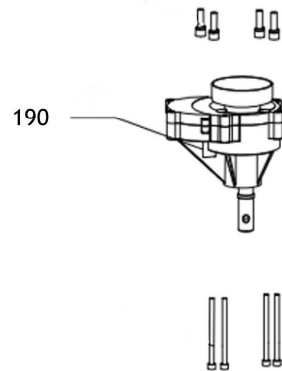

GD620T

Titantec[®]
MAKE LIFE MORE BEAUTIFUL

GD620T

* 533 Extention pole 800mm

GD620T

Ref	Description	Part number
2	starter Knob	TT00201
3	Starter cover	TT00301
4	Spring	TT00401
7	Reel	TT00701
8	Torsion Spring	TT00801
10	Ratchet	TT01001
21	Fywheel	TT02103
27	oil seal 12x22x7	TT02701
30	Left Crankcase	TT03003
31	Bearing 6202	TT03101
39	Gasket, Cylinder	TT03903
40	Piston Ring	TT04003
42	Snap Ring, Piston Pin	TT04203
43	Piston Pin	TT04303
44	Piston	TT04403
46	Needle bearing	TT04603
48	Crankshaft	TT04803
50	Gasket, Crankcase	TT05001
51	Right Crankcase	TT05103
76	Clutch	TT07601
107	fuel tank	TT10710
110	Fuel Filter	TT11001
111	Balancer	TT11101
114	Pipe Seat	TT11402
119	Cap fuel filter	TT11902
122	Top Cover	TT12201
124	Cover, Cylinder	TT12401
126	Knob	TT12601
128	Cover Filter	TT12801
130	element	TT13001
133	Muffler Heat Shield	TT13303
135	muffler	TT13501

Ref	Description	Part number
139	coil	TT13903
140	spark plug BM6A	TT14001
141	cylinder	TT14103
143	gasket inlet pipe	TT14301
144	inlet pipe	TT14402
153	carb	TT15303
162	Pin 5x10	TT16201
163	oil seal 15x30x7	TT16301
164	Air Filter Supporter	TT16401
165	fuel pipe	TT16501
166	Bracket, Tank	TT16604
167	starter assy	TT16701
168	gasket muffler	TT16801
169	Bolt	TT16903
170	Cap, Spark Plug	TT17001
171	gasket carburetor	TT17101
181	Throttle Assy	TT18104
190	gearcasse assy	TT19004
192	pulley	TT19201
193	collar	TT19301
194	badge	TT19401
195	side cover	TT19501
196	badge	TT19601
200	Cylinder Bolts	TT20001
500	bolt	TT50001
530	Bracket assy	TT53001
532	Drill 100mm	TT53201
532	Drill 150mm	TT53202
532	Drill 200mm	TT53203
532	Drill 250mm	TT53204
533	Extention 800mm	TT53301