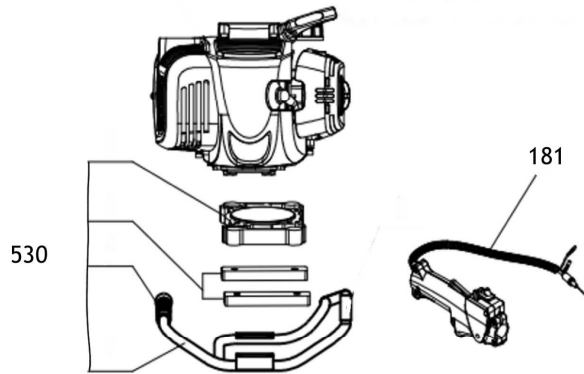

GD620T

Titantec[®]
MAKE LIFE MORE BEAUTIFUL

GD620T

* 533 Extention pole 800mm

GD620T

Ref	Description	Part number
2	starter Knob	TT00201
3	Starter cover	TT00301
4	Spring	TT00401
7	Reel	TT00701
8	Torsion Spring	TT00801
10	Ratchet	TT01001
21	Fywheel	TT02103
27	oil seal 12x22x7	TT02701
30	Left Crankcase	TT03003
31	Bearing 6202	TT03101
39	Gasket, Cylinder	TT03903
40	Piston Ring	TT04003
42	Snap Ring, Piston Pin	TT04203
43	Piston Pin	TT04303
44	Piston	TT04403
46	Needle bearing	TT04603
48	Crankshaft	TT04803
50	Gasket, Crankcase	TT05001
51	Right Crankcase	TT05103
76	Clutch	TT07601
107	fuel tank	TT10710
110	Fuel Filter	TT11001
111	Balancer	TT11101
114	Pipe Seat	TT11402
119	Cap fuel filter	TT11902
122	Top Cover	TT12201
124	Cover, Cylinder	TT12401
126	Knob	TT12601
128	Cover Filter	TT12801
130	element	TT13001
133	Muffler Heat Shield	TT13303
135	muffler	TT13501

Ref	Description	Part number
139	coil	TT13903
140	spark plug BM6A	TT14001
141	cylinder	TT14103
143	gasket inlet pipe	TT14301
144	inlet pipe	TT14402
153	carb	TT15303
162	Pin 5x10	TT16201
163	oil seal 15x30x7	TT16301
164	Air Filter Supporter	TT16401
165	fuel pipe	TT16501
166	Bracket, Tank	TT16604
167	starter assy	TT16701
168	gasket muffler	TT16801
169	Bolt	TT16903
170	Cap, Spark Plug	TT17001
171	gasket carburetor	TT17101
181	Throttle Assy	TT18104
190	gearcasse assy	TT19004
192	pulley	TT19201
193	collar	TT19301
194	badge	TT19401
195	side cover	TT19501
196	badge	TT19601
200	Cylinder Bolts	TT20001
500	bolt	TT50001
530	Bracket assy	TT53001
532	Drill 100mm	TT53201
532	Drill 150mm	TT53202
532	Drill 200mm	TT53203
532	Drill 250mm	TT53204
533	Extention 800mm	TT53301